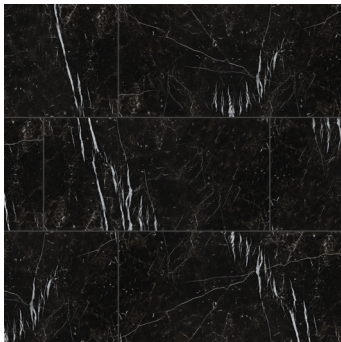

NERO MARQUINA

MARMI COLLECTION

NERO MARQUINA

Radiating elegance and timelessness, yet embracing innovation, Nero Marquina presents the mesmerizing allure of natural marble and onyx paired with the unparalleled resilience of porcelain. Whether your taste leans towards classic or the contemporary, these tiles elevate any space, from kitchens to bathrooms, living rooms to entryways, and beyond. With a range of sizes to suit, including the sleek 12" x 24", the versatile 24" x 24", and the striking 24" x 48", this tile flawlessly harmonizes with a diverse array of design preferences.

- **MATERIAL:** PORCELAIN
- **FINISH:** POLISHED & MATTE
- **SIZE:** 12"x24", 24"x24", 24"x48", 2"x2", 3"x24
- **THICKNESS:** 3/8"
- **APPLICATION:** RESIDENTIAL AND LIGHT COMMERCIAL
- **PEI RATING:** - 2
- **VARIATION:** V3
- **DCOF:** MATTE (>0.42) POLISHED: (<0.42)
- **BREAKING STRENGTH:** > 275 LBF
- **WATER ABSORPTION:** < 0.5%
- **HARDNESS:** 6
- **FREEZE/THAW:** RESISTANT
- **CHEMICAL RESISTANCE:** RESISTANT
- **RECTIFIED/NON-RECTIFIED:** RECTIFIED
- **GLAZE /NON GLAZED:** GLAZED