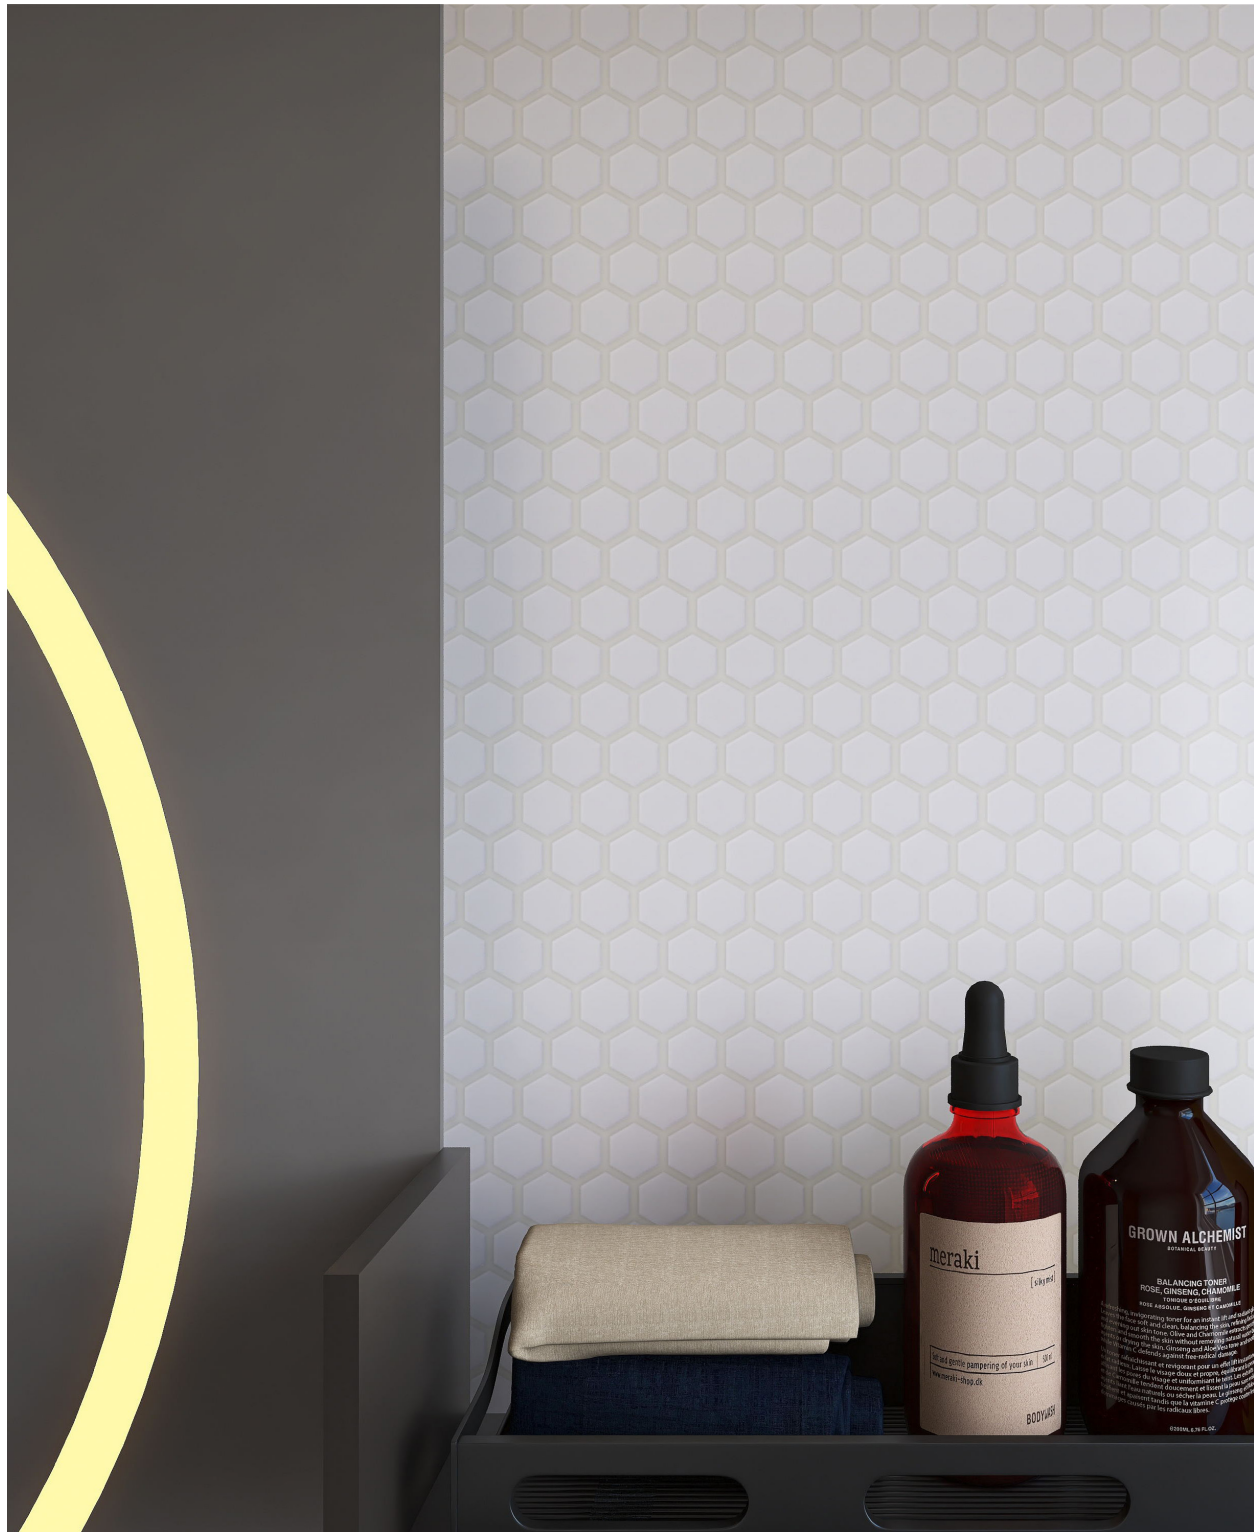

METRO MOSAIC

N A S C O

OUR METRO COLLECTION

is a porcelain subway collection that adds a modern twist on a classic look.

Metro White Glossy Hex 2"

Metro Grey Matte Penny Round 1"

MOSAICS

Black Matte Hex 1"
on 12" x 12" Mesh

Metro White Glossy Hex 1"

White Glossy Hex 1"

White Glossy Hex 2"

White Glossy Penny Round 1"

White Matte Penny Round 1"

White Matte Hex 1"

Quickship Available

Metro White Matte Hex 1"