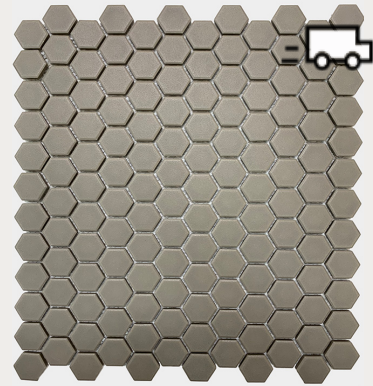

METRO MOSAIC

N A S C O

OUR METRO COLLECTION

is a porcelain subway collection that adds a modern twist on a classic look.

Metro White Glossy Hex 2"

Metro Grey Matte Penny Round 1"

MOSAICS

Black Matte Hex 1"
on 12" x 12" Mesh

Grey Matte Hex 1"
on 12" x 12" Mesh

Black Matte Hex 2"
on 12" x 12" Mesh

Grey Matte Hex 2"
on 12" x 12" Mesh

Black Matte Penny Round 1"
on 12" x 12" Mesh

Grey Matte Penny Round 1"
on 12" x 12" Mesh

Quickship Available

Metro White Glossy Hex 1"

White Glossy Hex 1"

White Glossy Hex 2"

White Glossy Penny Round 1"

White Matte Penny Round 1"

White Matte Hex 1"

Quickship Available

Metro White Matte Hex 1"