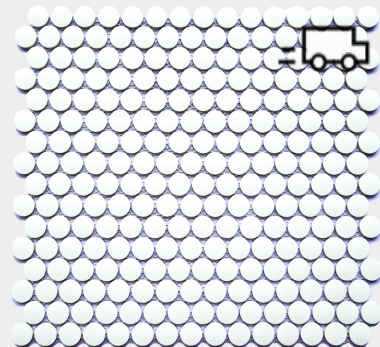

Grey Matte Hex 1"
on 12" x 12" Mesh

Black Matte Hex 2"
on 12" x 12" Mesh

Grey Matte Hex 2"
on 12" x 12" Mesh

Black Matte Penny Round 1"
on 12" x 12" Mesh

Grey Matte Penny Round 1"
on 12" x 12" Mesh

Quickship Available

Metro White Glossy Hex 1"

White Glossy Hex 1"

White Glossy Hex 2"

White Glossy Penny Round 1"

White Matte Penny Round 1"

White Matte Hex 1"

Quickship Available

Metro White Matte Hex 1"