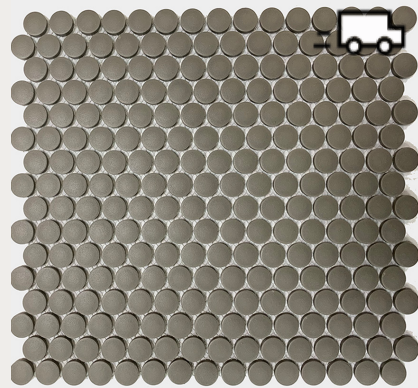

METRO MOSAIC

N A S C O

OUR METRO COLLECTION

is a porcelain subway collection that adds a modern twist on a classic look.

Metro White Glossy Hex 2"

Metro Grey Matte Penny Round 1"

MOSAICS

Black Matte Hex 1"
on 12" x 12" Mesh

Grey Matte Hex 1"
on 12" x 12" Mesh

Black Matte Hex 2"
on 12" x 12" Mesh

Grey Matte Hex 2"
on 12" x 12" Mesh

Black Matte Penny Round 1"
on 12" x 12" Mesh

Grey Matte Penny Round 1"
on 12" x 12" Mesh

Quickship Available

Metro White Glossy Hex 1"

White Glossy Hex 1"

White Glossy Hex 2"

White Glossy Penny Round 1"

White Matte Penny Round 1"

White Matte Hex 1"

Quickship Available

Metro White Matte Hex 1"