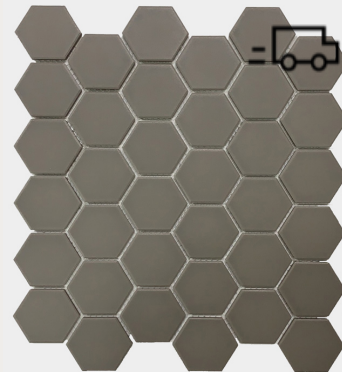

METRO MOSAIC

N A S C O

OUR METRO COLLECTION

is a porcelain subway collection that adds a modern twist on a classic look.

Metro White Glossy Hex 2"

Metro Grey Matte Penny Round 1"

MOSAICS

Black Matte Hex 1"
on 12" x 12" Mesh

Grey Matte Hex 1"
on 12" x 12" Mesh

Black Matte Hex 2"
on 12" x 12" Mesh

Grey Matte Hex 2"
on 12" x 12" Mesh

Black Matte Penny Round 1"
on 12" x 12" Mesh

Grey Matte Penny Round 1"
on 12" x 12" Mesh

Quickship Available

Metro White Glossy Hex 1"

White Glossy Hex 1"

White Glossy Hex 2"

White Glossy Penny Round 1"

White Matte Penny Round 1"

White Matte Hex 1"

Quickship Available

Metro White Matte Hex 1"