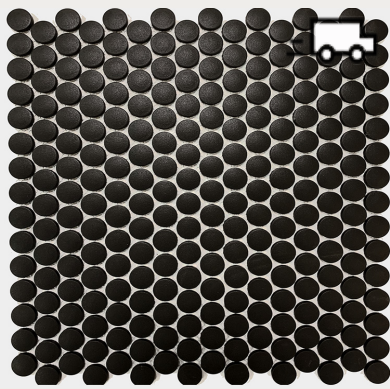

METRO MOSAIC

N A S C O

OUR METRO COLLECTION

is a porcelain subway collection that adds a modern twist on a classic look.

Metro White Glossy Hex 2"

Metro Grey Matte Penny Round 1"

MOSAICS

Black Matte Hex 1"
on 12" x 12" Mesh

Grey Matte Hex 1"
on 12" x 12" Mesh

Black Matte Hex 2"
on 12" x 12" Mesh

Grey Matte Hex 2"
on 12" x 12" Mesh

Black Matte Penny Round 1"
on 12" x 12" Mesh

Grey Matte Penny Round 1"
on 12" x 12" Mesh

Quickship Available

Metro White Glossy Hex 1"

White Glossy Hex 1"

White Glossy Hex 2"

White Glossy Penny Round 1"

White Matte Penny Round 1"

White Matte Hex 1"

Quickship Available

Metro White Matte Hex 1"