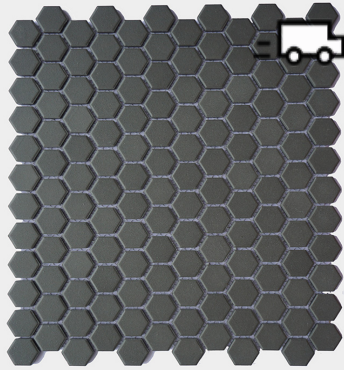

METRO MOSAIC

N A S C O

OUR METRO COLLECTION

is a porcelain subway collection that adds a modern twist on a classic look.

Metro White Glossy Hex 2"

Metro Grey Matte Penny Round 1"

MOSAICS

Black Matte Hex 1"
on 12" x 12" Mesh

Grey Matte Hex 1"
on 12" x 12" Mesh

Black Matte Hex 2"
on 12" x 12" Mesh

Grey Matte Hex 2"
on 12" x 12" Mesh

Black Matte Penny Round 1"
on 12" x 12" Mesh

Grey Matte Penny Round 1"
on 12" x 12" Mesh

Quickship Available

Metro White Glossy Hex 1"

White Glossy Hex 1"

White Glossy Hex 2"

White Glossy Penny Round 1"

White Matte Penny Round 1"

White Matte Hex 1"

Quickship Available

Metro White Matte Hex 1"