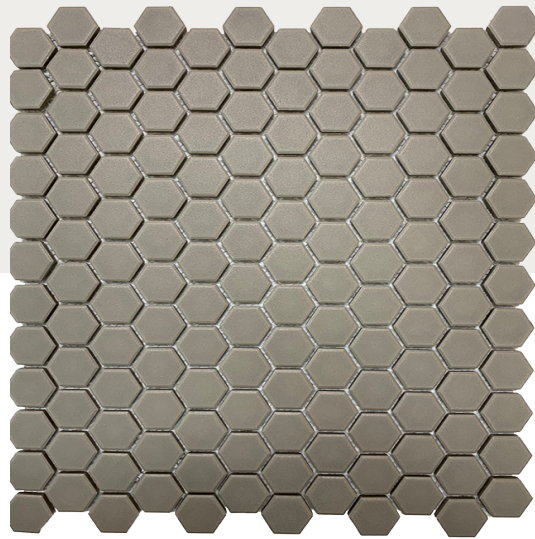

METRO MOSAIC

N A S C O

OUR METRO COLLECTION

is a porcelain subway collection that adds a modern twist on a classic look.

Metro White Glossy Hex 2"

Metro Grey Matte Penny Round 1"

MOSAICS

Black Matte Hex 1"
on 12" x 12" Mesh

Grey Matte Hex 1"
on 12" x 12" Mesh

Black Matte Hex 2"
on 12" x 12" Mesh

Grey Matte Hex 2"
on 12" x 12" Mesh

Black Matte Penny Round 1"
on 12" x 12" Mesh

Grey Matte Penny Round 1"
on 12" x 12" Mesh

Quickship Available

Metro White Glossy Hex 1"

White Glossy Hex 1"

White Glossy Hex 2"

White Glossy Penny Round 1"

White Matte Penny Round 1"

White Matte Hex 1"

Quickship Available

Metro White Matte Hex 1"