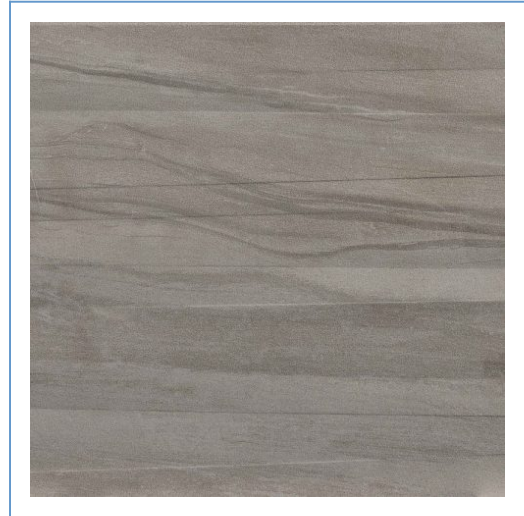

Supplier
Nasco Stone & Tile

Collection Name
Santorini

Product Type
Porcelain Stoneware

Color
Pegasus Waves

Select your Finish

☐ Naturale   ☐ Semi-polished   ☐ Textured

Select your Size

* All Sizes shown above are for standard tile colors ONLY and not applicable for mosaics and/or decorative pieces. All sizes displayed are Nominal and in Inches. Special Cut sizes and additional trim pieces may be available upon request.

** SIZE 6x36 IS ONLY AVAILABLE IN NATURALE FINISH **

WAVE FINISH IS ONLY AVAILABLE IN 18x36

☐ 12"x24"   ☐ 24"x24"   ☐ 6"x36"
☐ 18"x36"   ☐ 8"x48"   ☐ 24"x48"

Available Thicknesses

Available Trims

- Bullnose Base
  - Bullnose Base, 3"x24"
  - Bullnose Base, 3"x12"

Applications

Walls, Interiors, Heavy Traffic, Floors, Exterior, Wet

Tile Edge Detail

Rectified & Micro-Beveled

Most of our tiles are rectified and micro-beveled, however we recommend confirming with us prior should this be a necessity

Recyclent Content

Yes. Contains 30% Recycled Content

Lead Time

- In stock for immediate delivery: All Tile Colors, Finishes & Sizes

* Lead time is approximate and can vary based on quantity ordered, production schedule & delivery location.

Remarks

Disclaimer: Product images may appear different than actual true color. Samples are to be used as a general guide as color tonality can deviate depending on the current production run. Samples are strictly aimed to show color and should not be used to determine edge conditions or sizing. If a product contains a large range of color or character, we recommend seeing a full size piece as well as looking at the installed project photos prior to purchase.

NYC SHOWROOM

20 West 22nd St, Suite #812 New York, NY 10010
T: 212.229.2009
F: 212.229.1866
nycshowroom@nascostonetile.com

HEADQUARTERS

200 Markley St, Port Reading, NJ 07064
T: 732.602.9600
F: 732.602.0665
info@nascostonetile.com