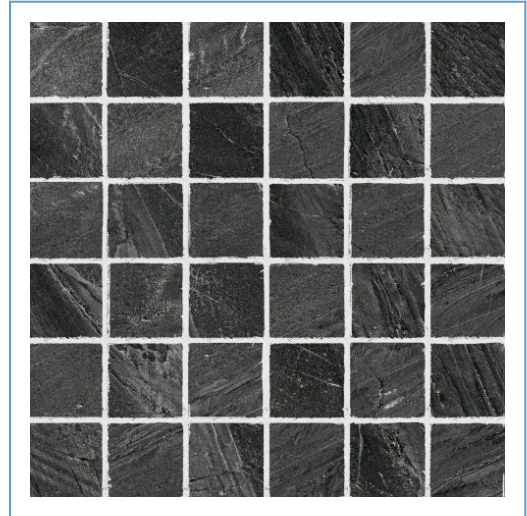

Supplier
Nasco Stone & Tile

Collection Name
G-stone

Product Type
Porcelain Stoneware

Mosaic
Nero Mosaic 2"

Select your Finish

☐ Matte

☐ Semi-polished

Select your Size

* All Sizes shown above are for standard tile colors ONLY and not applicable for mosaics and/or decorative pieces. All sizes displayed are Nominal and in Inches. Special Cut sizes and additional trim pieces may be available upon request.

☐ 12"x24"

Available Thicknesses

Available Trims

- **Bullnose Base**
  - Bullnose Base, 3"x12"

Applications

Walls, Interiors, Heavy Traffic, Floors, Exterior, Wet

Tile Edge Detail

Rectified & Micro-Beveled

Most of our tiles are rectified and micro-beveled, however we recommend confirming with us prior should this be a necessity

Recyclent Content

Yes. Contains 10% Pre-consumer Recycled Content

Lead Time

- **In stock for immediate delivery:** All Tile Colors, Finishes & Sizes

*Lead time is approximate and can vary based on quantity ordered, production schedule & delivery location.

Remarks

Disclaimer: Product images may appear different than actual true color. Samples are to be used as a general guide as color tonality can deviate depending on the current production run. Samples are strictly aimed to show color and should not be used to determine edge conditions or sizing. If a product contains a large range of color or character, we recommend seeing a full size piece as well as looking at the installed project photos prior to purchase.

NYC SHOWROOM

20 West 22nd St, Suite #812 New York, NY 10010
T: 212.229.2009
F: 212.229.1866
nycshowroom@nascostonetile.com

HEADQUARTERS

200 Markley St, Port Reading, NJ 07064
T: 732.602.9600
F: 732.602.0665
info@nascostonetile.com