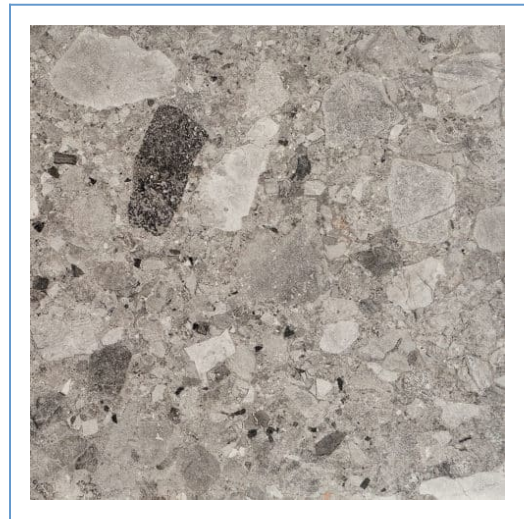

Supplier
 Nasco Stone & Tile

Collection Name
 Menta

Product Type
 Porcelain Stoneware

Color
 Grigio Scuro

Select your Finish

Matte Semi-polished Textured

Select your Size

* All Sizes shown above are for standard tile colors ONLY and not applicable for mosaics and/or decorative pieces. All sizes displayed are Nominal and in Inches. Special Cut sizes and additional trim pieces may be available upon request.

** SEMI-POLISHED ARE ONLY AVAILABLE FOR 12x24" AND 24X48" **

12"x24" 24"x24" 24"x48"
 8"x48"

Available Thicknesses

Available Trims

- Bullnose Base
 - Bullnose, 3x24

Applications

Walls, Interiors, Heavy Traffic, Floors, Exterior, Wet

Tile Edge Detail

Rectified & Micro-Beveled

Most of our tiles are rectified and micro-beveled, however we recommend confirming with us prior should this be a necessity

Recyclent Content

Yes. All colors are 40% pre-consumer