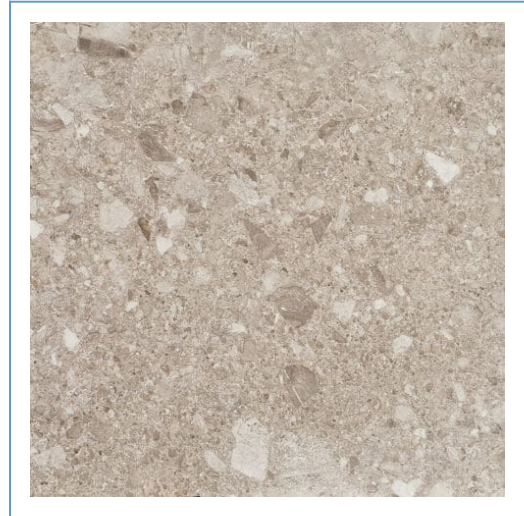

Supplier
Nasco Stone & Tile

Collection Name
Menta

Product Type
Porcelain Stoneware

Color
Grigio Chiaro

Select your Finish

☐ Matte   ☐ Semi-polished   ☐ Textured

Select your Size

* All Sizes shown above are for standard tile colors ONLY and not applicable for mosaics and/or decorative pieces. All sizes displayed are Nominal and in Inches. Special Cut sizes and additional trim pieces may be available upon request.

** SEMI-POLISHED ARE ONLY AVAILABLE FOR 12x24" AND 24X48" **

☐ 12"x24"   ☐ 24"x24"   ☐ 24"x48"
☐ 8"x48"

Available Thicknesses

Available Trims

- Bullnose Base
  - Bullnose, 3x24

Applications

Walls, Interiors, Heavy Traffic, Floors, Exterior, Wet

Tile Edge Detail

Rectified & Micro-Beveled

Most of our tiles are rectified and micro-beveled, however we recommend confirming with us prior should this be a necessity

Recyclent Content

Yes. All colors are 40% pre-consumer

Lead Time

- In stock for immediate delivery: All Tile Colors, Finishes & Sizes

* Lead time is approximate and can vary based on quantity ordered, production schedule & delivery location.

Remarks

Disclaimer: Product images may appear different than actual true color. Samples are to be used as a general guide as color tonality can deviate depending on the current production run. Samples are strictly aimed to show color and should not be used to determine edge conditions or sizing. If a product contains a large range of color or character, we recommend seeing a full size piece as well as looking at the installed project photos prior to purchase.

NYC SHOWROOM

20 West 22nd St, Suite #812 New York, NY 10010
T: 212.229.2009
F: 212.229.1866
nycshowroom@nascostonetile.com

HEADQUARTERS

200 Markley St, Port Reading, NJ 07064
T: 732.602.9600
F: 732.602.0665
info@nascostonetile.com