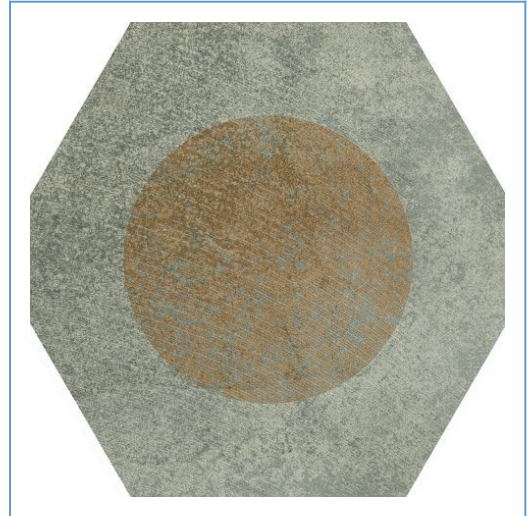

Supplier
Nasco Stone & Tile

Collection Name
Altitude

Product Type
Porcelain Stoneware

Decorative Piece
Fabric 6

Select your Finish

☐ Matte

Select your Size

* All Sizes shown above are for standard tile colors ONLY and not applicable for mosaics and/or decorative pieces. All sizes displayed are Nominal and in Inches. Special Cut sizes and additional trim pieces may be available upon request.

☐ 12"x24"

☐ 24"x24"

Available Thicknesses

Available Trims

- **Bullnose Base**
  - Bullnose Base, 3"x24"
- **Cove Base**
  - Cove Base, 6"x12"

Applications

Walls, Interiors, Heavy Traffic, Floors, Exterior

Tile Edge Detail

Rectified & Micro-Beveled

Most of our tiles are rectified and micro-beveled, however we recommend confirming with us prior should this be a necessity

Recyclent Content

No

Lead Time

- **IN STOCK FOR IMMEDIATE DELIVERY:** All

* Lead time is approximate and can vary based on quantity ordered, production schedule & delivery location.

Remarks

Disclaimer: Product images may appear different than actual true color. Samples are to be used as a general guide as color tonality can deviate depending on the current production run. Samples are strictly aimed to show color and should not be used to determine edge conditions or sizing. If a product contains a large range of color or character, we recommend seeing a full size piece as well as looking at the installed project photos prior to purchase.

NYC SHOWROOM

20 West 22nd St, Suite #812 New York, NY 10010
T: 212.229.2009
F: 212.229.1866
nycshowroom@nascostonetile.com

HEADQUARTERS

200 Markley St, Port Reading, NJ 07064
T: 732.602.9600
F: 732.602.0665
info@nascostonetile.com