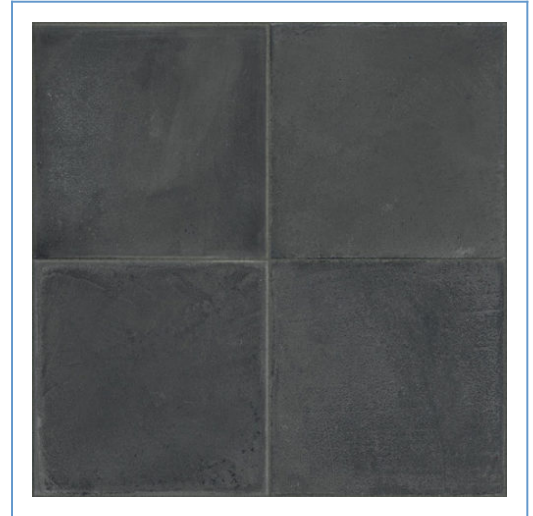

Supplier
 Nasco Stone & Tile

Collection Name
 Chloe

Product Type
 Porcelain Stoneware

Color
 Dark 8"x8"

Select your Finish
 Naturale

Select your Size
 PLEASE NOTE THERE IS AN ADDITIONAL SIZE: RHOMBUS (7-3/8" x 12-3/4")
 CHLOE COLORS IS ONLY AVAILABLE IN RHOMBUS (7-3/8" x 12-3/4") and (8"x8").
 CHLOE DECORATIVE COLORS IS AVAILABLE IN (8"x8") ONLY
 COLORS AND COLORS DECORATIVE ARE RANDOM PACKED.

THICKNESS: 8.5mm - 3"x12", 9mm - Rhombus 7-3/8" x 12-3/4" and 8"x8"

* All Sizes shown above are for standard tile colors ONLY and not applicable for mosaics and/or decorative pieces. All sizes displayed are Nominal and in Inches. Special Cut sizes and additional trim pieces may be available upon request.

8"x8"

3"x12"

Available Thicknesses

Available Trims

- Bullnose
 - Bullnose, 1.8"x8"

Applications

Walls, Interiors, Heavy Traffic, Floors, Exterior

Tile Edge Detail

Rectified & Micro-Beveled

Most of our tiles are rectified and micro-beveled, however we recommend confirming with us prior should this be a necessity

Recyclent Content

Yes. Grey contains >30% recycled, and Dark >50%.