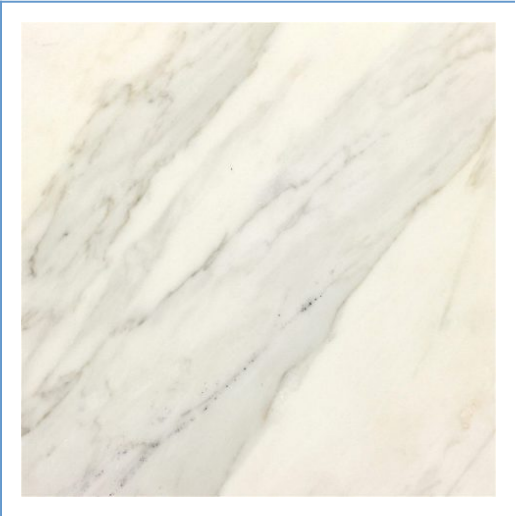

Supplier
Nasco Stone & Tile

Stone Category
Marble

Product Type
Natural Stone

Product Name
Chablis Gold

Grade Selection
A12

For quality control purposes, when specifying this stone on your finish schedule, it is critical to reference this particular grade selection #.

Select your Finish

☐ Brushed   ☐ Honed   ☐ Polished
Other _____

Select your Size

Being that stone is cut from a block, ALL sizes are available upon request, however typical tile/slab sizes and thicknesses can be found below:

☐ 6"x12"   ☐ 12"x12"   ☐ 18"x18"
☐ 12"x24"   ☐ 24"x24"   ☐ Slab
Other _____

Available Thicknesses

3/8", 1/2", 3/4", 1-1/4", 2", 3"
Other _____

Multiple thicknesses in addition to these may also available upon request. Thickness will be verified and determined by the tile/slab size, color, and/or application for use.

Available Accessories

Bases, Saddles, Moldings (All Sizes are available)

Tile Edge Detail

Rectified & Micro-Beveled

Most of our tiles are rectified and micro-beveled, however we recommend confirming with us prior should this be a necessity

Lead Time

• **in stock for immediate delivery:** Polished: 3x6, 12x12, 12x24, 16x16, 18x18, 24x24, 2CM Slab, & 3CM Slab

Honed: 3x6, 12x12, 12x24, 18x18, & 24x24

• **6-9 weeks:** All Other Sizes, Finishes, & Formats

* Lead time is approximate and can vary based on quantity ordered, production schedule & delivery location.

Remarks

Disclaimer: Product images may appear different than actual true color. Samples are to be used as a general guide as color tonality can deviate depending on the current production run. Samples are strictly aimed to show color and should not be used to determine edge conditions or sizing. If a product contains a large range of color or character, we recommend seeing a full size piece as well as looking at the installed project photos prior to purchase.

NYC SHOWROOM

20 West 22nd St, Suite #812 New York, NY 10010
T: 212.229.2009
F: 212.229.1866
nycshowroom@nascostonetile.com

HEADQUARTERS

200 Markley St, Port Reading, NJ 07064
T: 732.602.9600
F: 732.602.0665
info@nascostonetile.com