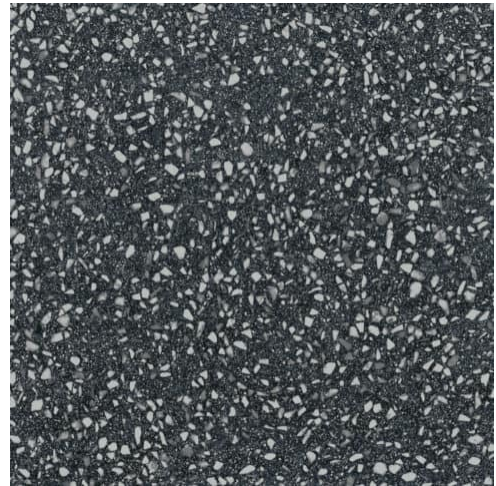

Supplier

Nasco Stone & Tile

Collection Name

Blake

Product Type

Porcelain Stoneware

Color

Black (Medium Chip)

Select your Finish

☐ Matte

☐ Semi-polished

Select your Size

Minimum Order Quantity of 12x24: 1,000SF (additional 3 weeks to lead time)

* All Sizes shown above are for standard tile colors ONLY and not applicable for mosaics and/or decorative pieces. All sizes displayed are Nominal and in Inches. Special Cut sizes and additional trim pieces may be available upon request.

☐ 24"x24"

☐ 12"x24"

Available Thicknesses

Available Trims

• **Bullnose Base**

- Bullnose Base, 2x24

Applications

Walls, Interiors, Heavy Traffic, Floors, Exterior

Tile Edge Detail

Rectified & Micro-Beveled

Most of our tiles are rectified and micro-beveled, however we recommend confirming with us prior should this be a necessity

Recyclent Content

No

Lead Time

• **9-11 weeks:** 12x24

• **In stock for immediate delivery:** All Other Tile Colors, Finishes & Sizes

* *Lead time is approximate and can vary based on quantity ordered, production schedule & delivery location.*

Remarks

Disclaimer: *Product images may appear different than actual true color. Samples are to be used as a general guide as color tonality can deviate depending on the current production run. Samples are strictly aimed to show color and should not be used to determine edge conditions or sizing. If a product contains a large range of color or character, we recommend seeing a full size piece as well as looking at the installed project photos prior to purchase.*

NYC SHOWROOM

20 West 22nd St, Suite #812 New York, NY 10010
T: 212.229.2009
F: 212.229.1866
nycshowroom@nascostonetile.com

HEADQUARTERS

200 Markley St, Port Reading, NJ 07064
T: 732.602.9600
F: 732.602.0665
info@nascostonetile.com