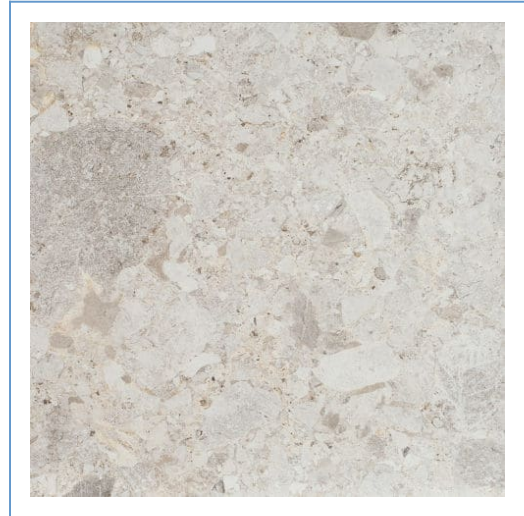

Supplier
Nasco Stone & Tile

Collection Name
Menta

Product Type
Porcelain Stoneware

Color
Bianco

Select your Finish

☐ Matte   ☐ Semi-polished   ☐ Textured

Select your Size

* All Sizes shown above are for standard tile colors ONLY and not applicable for mosaics and/or decorative pieces. All sizes displayed are Nominal and in Inches. Special Cut sizes and additional trim pieces may be available upon request.

** SEMI-POLISHED ARE ONLY AVAILABLE FOR 12x24" AND 24X48" **

☐ 12"x24"   ☐ 24"x24"   ☐ 24"x48"
☐ 8"x48"

Available Thicknesses

Available Trims

- Bullnose Base
  - Bullnose, 3x24

Applications

Walls, Interiors, Heavy Traffic, Floors, Exterior, Wet

Tile Edge Detail

Rectified & Micro-Beveled

Most of our tiles are rectified and micro-beveled, however we recommend confirming with us prior should this be a necessity

Recyclent Content

Yes. All colors are 40% pre-consumer

Lead Time

- In stock for immediate delivery: All Tile Colors, Finishes & Sizes

* Lead time is approximate and can vary based on quantity ordered, production schedule & delivery location.

Remarks

Disclaimer: Product images may appear different than actual true color. Samples are to be used as a general guide as color tonality can deviate depending on the current production run. Samples are strictly aimed to show color and should not be used to determine edge conditions or sizing. If a product contains a large range of color or character, we recommend seeing a full size piece as well as looking at the installed project photos prior to purchase.

NYC SHOWROOM

20 West 22nd St, Suite #812 New York, NY 10010
T: 212.229.2009
F: 212.229.1866
nycshowroom@nascostonetile.com

HEADQUARTERS

200 Markley St, Port Reading, NJ 07064
T: 732.602.9600
F: 732.602.0665
info@nascostonetile.com