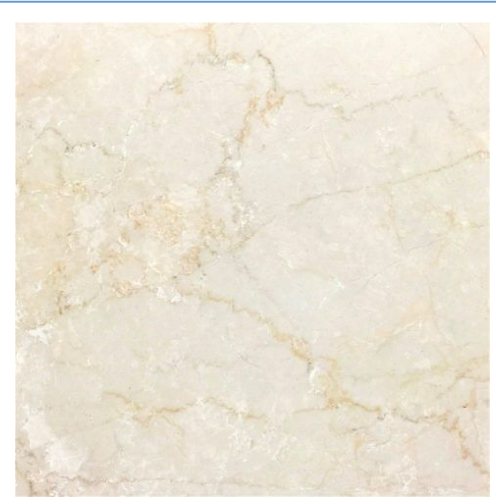

Supplier
Nasco Stone & Tile

Stone Category
Marble

Product Type
Natural Stone

Product Name
Beige Rubino Semi

Grade Selection
A31

For quality control purposes, when specifying this stone on your finish schedule, it is critical to reference this particular grade selection #."

Select your Finish

☐ Brushed   ☐ Honed   ☐ Polished
Other _____

Select your Size

Being that stone is cut from a block, ALL sizes are available upon request, however typical tile/slab sizes and thicknesses can be found below:

☐ 6"x12"   ☐ 12"x12"   ☐ 18"x18"
☐ 12"x24"   ☐ 24"x24"   ☐ Slab
Other _____

Available Thicknesses

3/8", 1/2", 3/4", 1-1/4", 2", 3"
Other _____

Multiple thicknesses in addition to these may also available upon request. Thickness will be verified and determined by the tile/slab size, color, and/or application for use.

Available Accessories

Bases, Saddles, Moldings (All Sizes are available)

Tile Edge Detail

Rectified & Micro-Beveled

Most of our tiles are rectified and micro-beveled, however we recommend confirming with us prior should this be a necessity

Lead Time

- **6-9 weeks:** All Other Sizes, Finishes, & Formats
- **In stock for immediate delivery:** All Other Tile Colors, Finishes & Sizes

* Lead time is approximate and can vary based on quantity ordered, production schedule & delivery location.

Remarks

Disclaimer: Product images may appear different than actual true color. Samples are to be used as a general guide as color tonality can deviate depending on the current production run. Samples are strictly aimed to show color and should not be used to determine edge conditions or sizing. If a product contains a large range of color or character, we recommend seeing a full size piece as well as looking at the installed project photos prior to purchase.

NYC SHOWROOM

20 West 22nd St, Suite #812 New York, NY 10010
T: 212.229.2009
F: 212.229.1866
nycshowroom@nascostonetile.com

HEADQUARTERS

200 Markley St, Port Reading, NJ 07064
T: 732.602.9600
F: 732.602.0665
info@nascostonetile.com