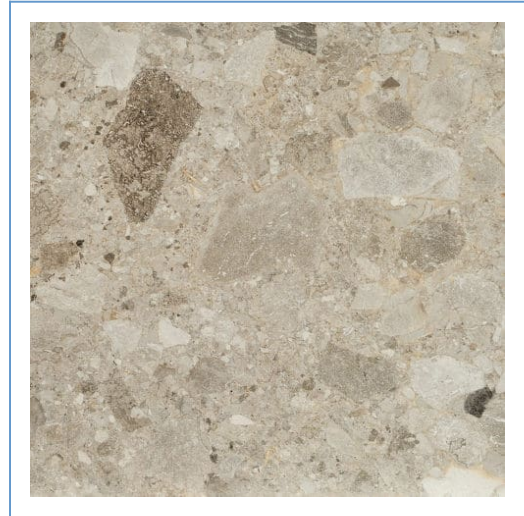

Supplier
 Nasco Stone & Tile

Collection Name
 Menta

Product Type
 Porcelain Stoneware

Color
 Beige

Select your Finish

Matte Semi-polished Textured

Select your Size

* All Sizes shown above are for standard tile colors ONLY and not applicable for mosaics and/or decorative pieces. All sizes displayed are Nominal and in Inches. Special Cut sizes and additional trim pieces may be available upon request.

** SEMI-POLISHED ARE ONLY AVAILABLE FOR 12x24" AND 24X48" **

12"x24" 24"x24" 24"x48"
 8"x48"

Available Thicknesses

Available Trims

- Bullnose Base
 - Bullnose, 3x24

Applications

Walls, Interiors, Heavy Traffic, Floors, Exterior, Wet

Tile Edge Detail

Rectified & Micro-Beveled

Most of our tiles are rectified and micro-beveled, however we recommend confirming with us prior should this be a necessity

Recyclent Content

Yes. All colors are 40% pre-consumer