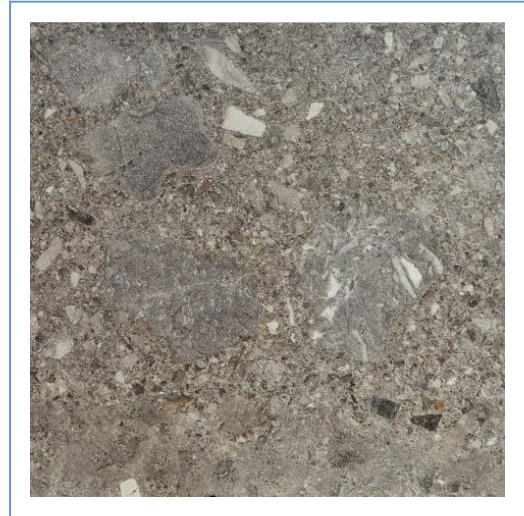

**Supplier**  
 Nasco Stone & Tile

**Collection Name**  
 Menta

**Product Type**  
 Porcelain Stoneware

**Color**  
 Anthracite

**Select your Finish**

Matte       Semi-polished       Textured

**Select your Size**

\*\* SEMI-POLISHED ARE ONLY AVAILABLE FOR 12x24" AND 24X48" \*\*

12"x24"       24"x24"       24"x48"  
 8"x48"

**Available Thicknesses**

**Available Trims**

- Bullnose Base
  - Bullnose, 3x24

**Applications**

Walls, Interiors, Heavy Traffic, Floors, Exterior, Wet

**Tile Edge Detail**

Rectified & Micro-Beveled

Most of our tiles are rectified and micro-beveled, however we recommend confirming with us prior should this be a necessity